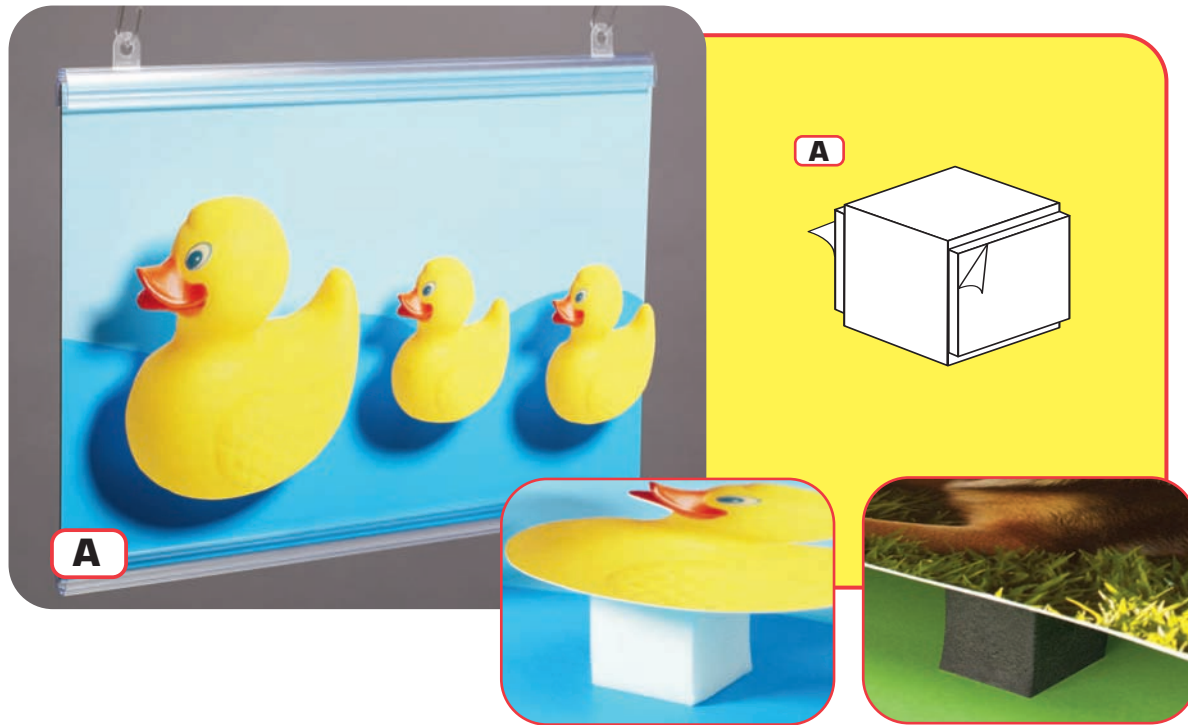

# Foam Block Stand-Off

Add eye-catching dimension to displays and signage with the Foam Block Stand-Off from FFR-DSI. Using permanent adhesive on two sides, the Foam Block attaches to signs or displays, adding depth to make promotions pop!

## Features and Benefits

- Transforms flat graphics into a 3-D presentation.
- Eye-catching dimension grabs attention in-store and helps highlight key promotions.
- Permanent adhesive won't dissolve or weaken over time for a long-lasting solution.
- Easy peel-and-stick attachment makes installation a snap.

### A Foam Block Stand-Off

- White
  - 1" H x 1" W x 1/2" D - No. 8605694801\*
  - 8605694801 - Packaged: 10/pad
  - 1" H x 1" W x 1" D - No. 8605694802
  - 8605694802 - Packaged: 20/pad
- Black
  - 1" H x 1" W x 1" D - No. 8605694807
  - Packaged: 20/pad
- Material
  - Double-sided, permanent adhesive foam block
- Available Colors
  - White or black
- Additional sizes can be made to order